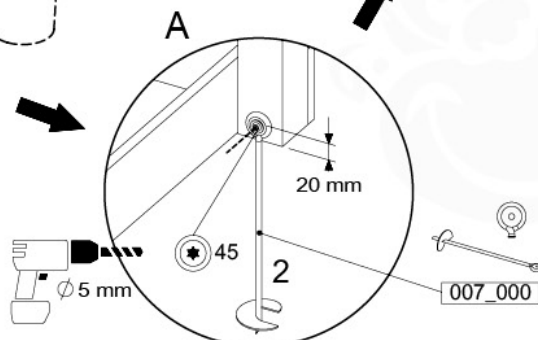

20 Ground Anchors

1

Tower Anchors - 001 - 12.12.2019 - v1

2

CONCRETE
40 L / 80 kg

24h