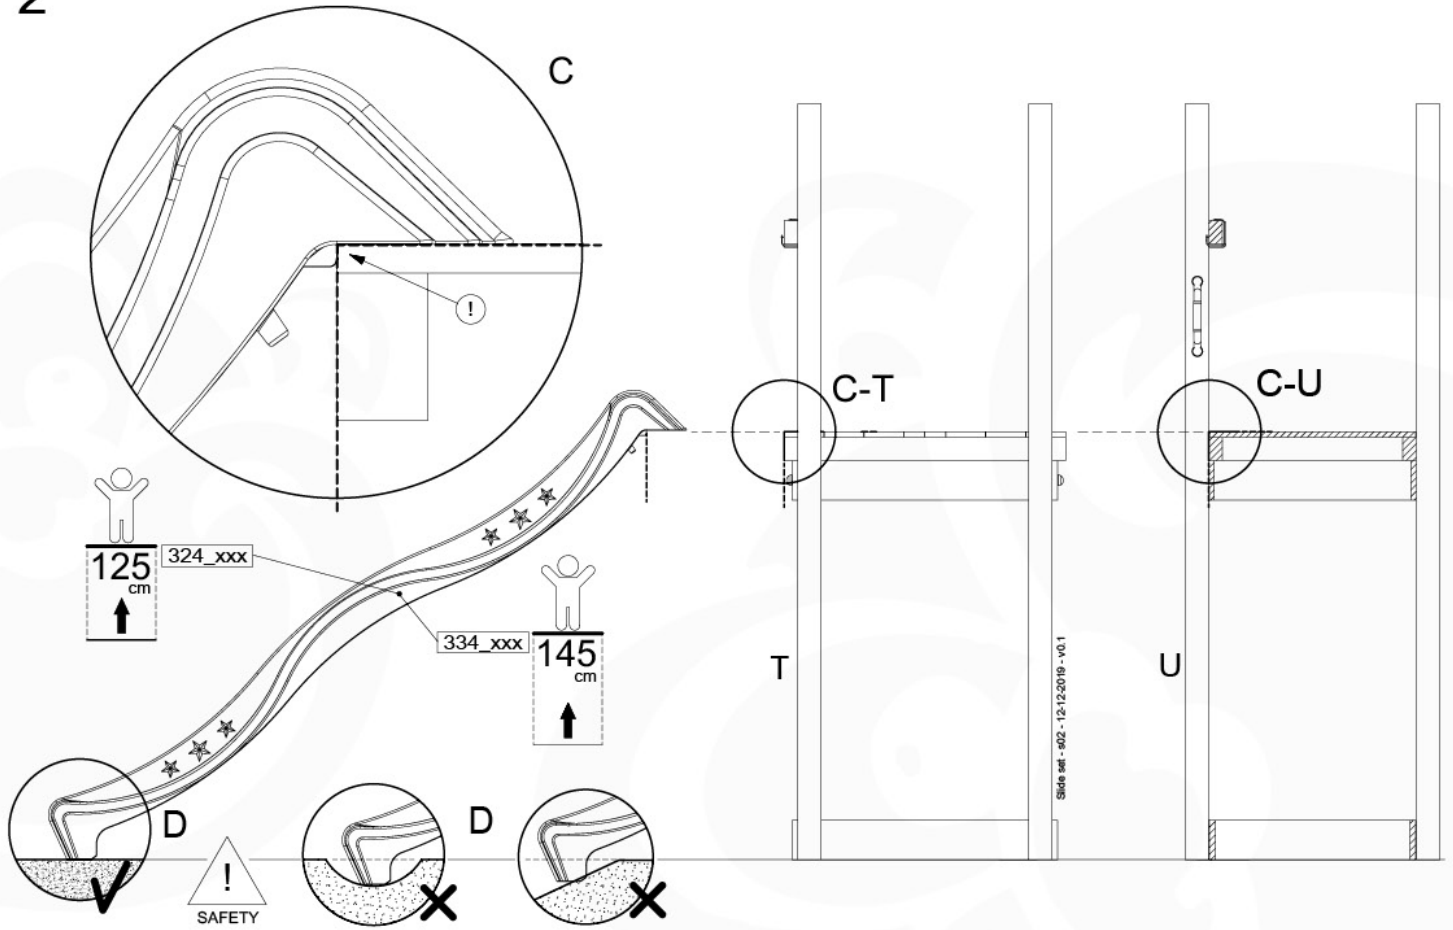

+

20

1-Swing frame / 2-Swing frame
457_101

+

20

1-Climb frame / 2-Climb frame
457_105

20 Ground Anchors

1

1

Slide set - 501 - 12/12/2019 - v0.1

2

3

min. 26 mm
max. 75 mm

E

22 Accessories

1