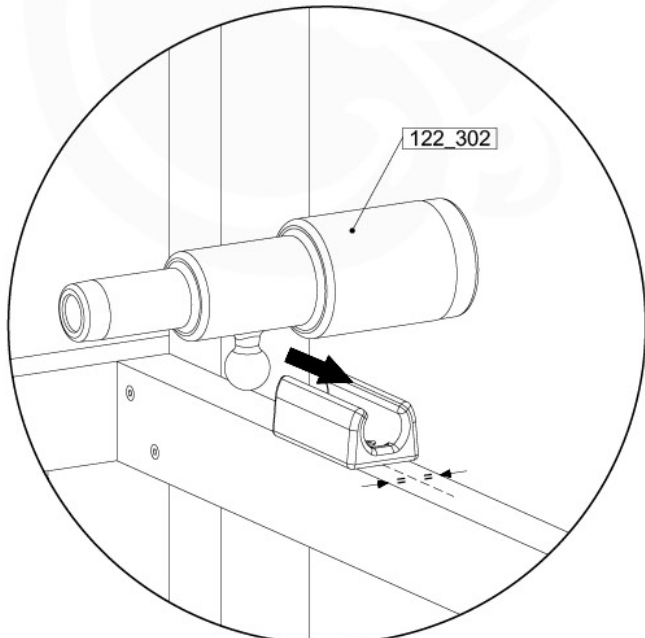

Accessory set - 301 - 21-11-2019 - v0

Accessory set - 302/3 - 21-11-2019 - v0