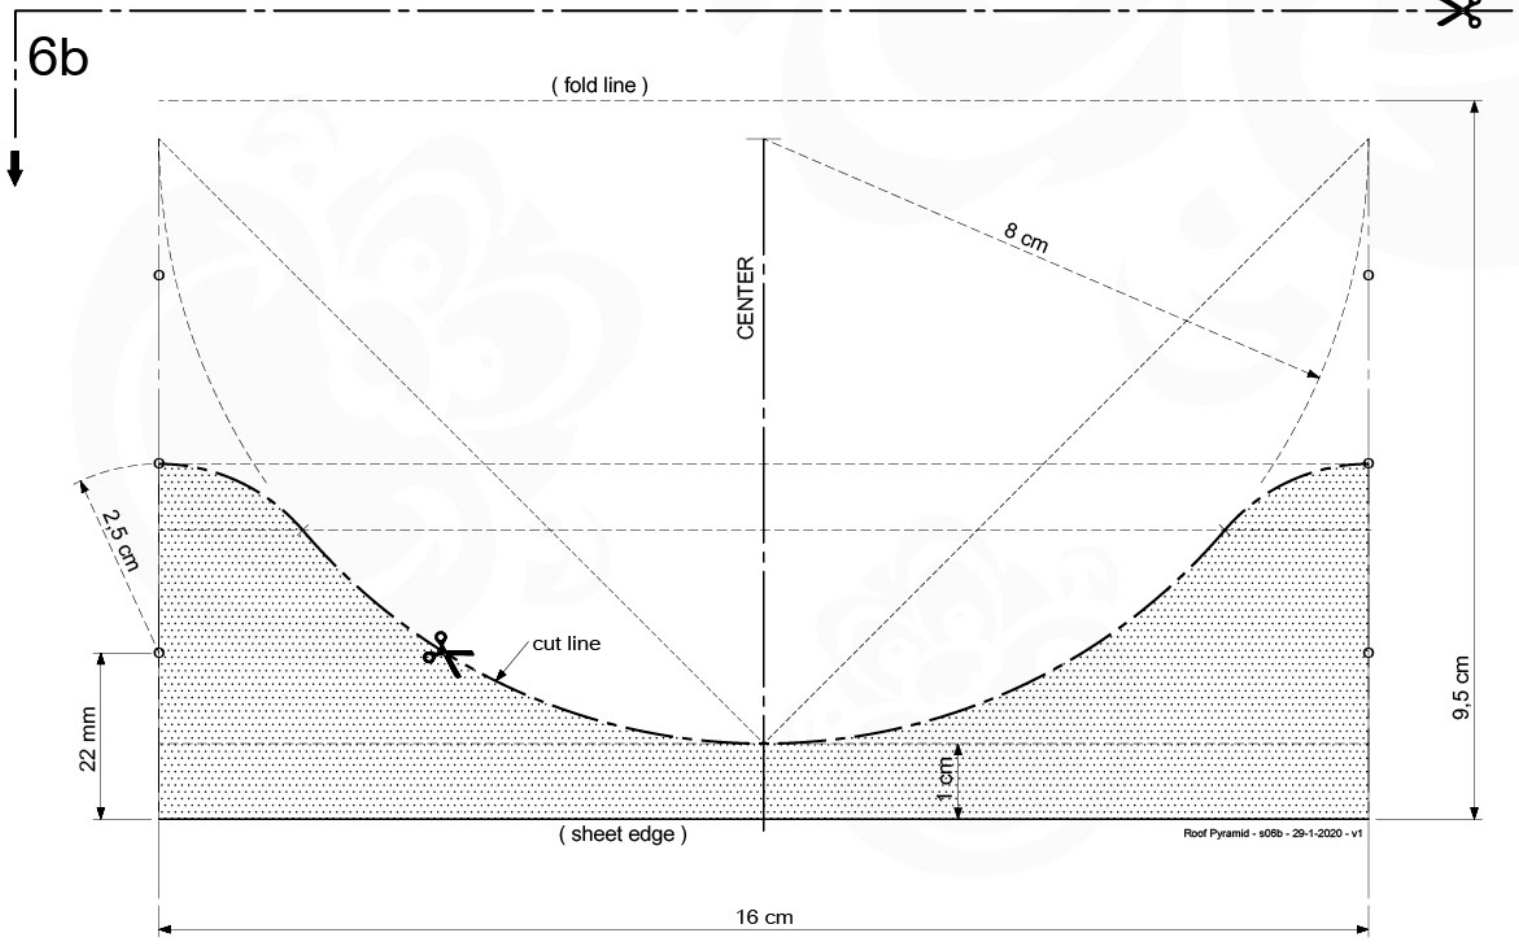

10.4 Roof Pyramid

1

2

3

4

5

6a

6b

7

15 Market

1

W

(600 - 610 mm)

W

(600 - 610 mm)

2a