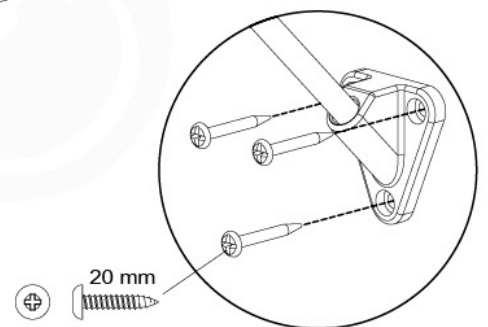

Accessory set - 301 - 21-11-2019 - v0

Accessory set - 302/3 - 21-11-2019 - v0