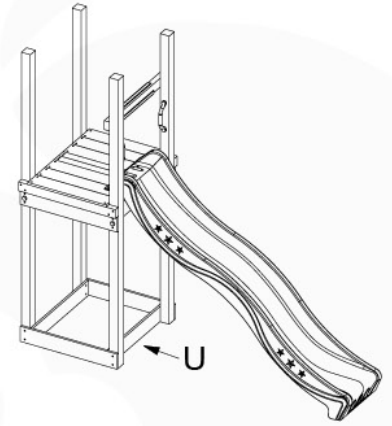

+

20

1-Swing frame / 2-Swing frame
457_101

+

20

1-Climb frame / 2-Climb frame
457_105

20 Ground Anchors

1

Tower Anchors - 001 - 12.12.2019 - v1

2

CONCRETE
40 L / 80 kg

24h

21 Slide set

↓
1-T

↓
1-U

Slide set - 500 - 12/12/2019 - v0.1