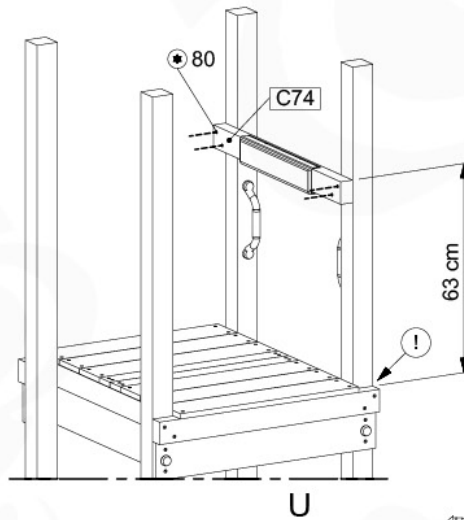

↓
1-T

↓
1-U

Slide set - 500 - 12/12/2019 - v0.1

1