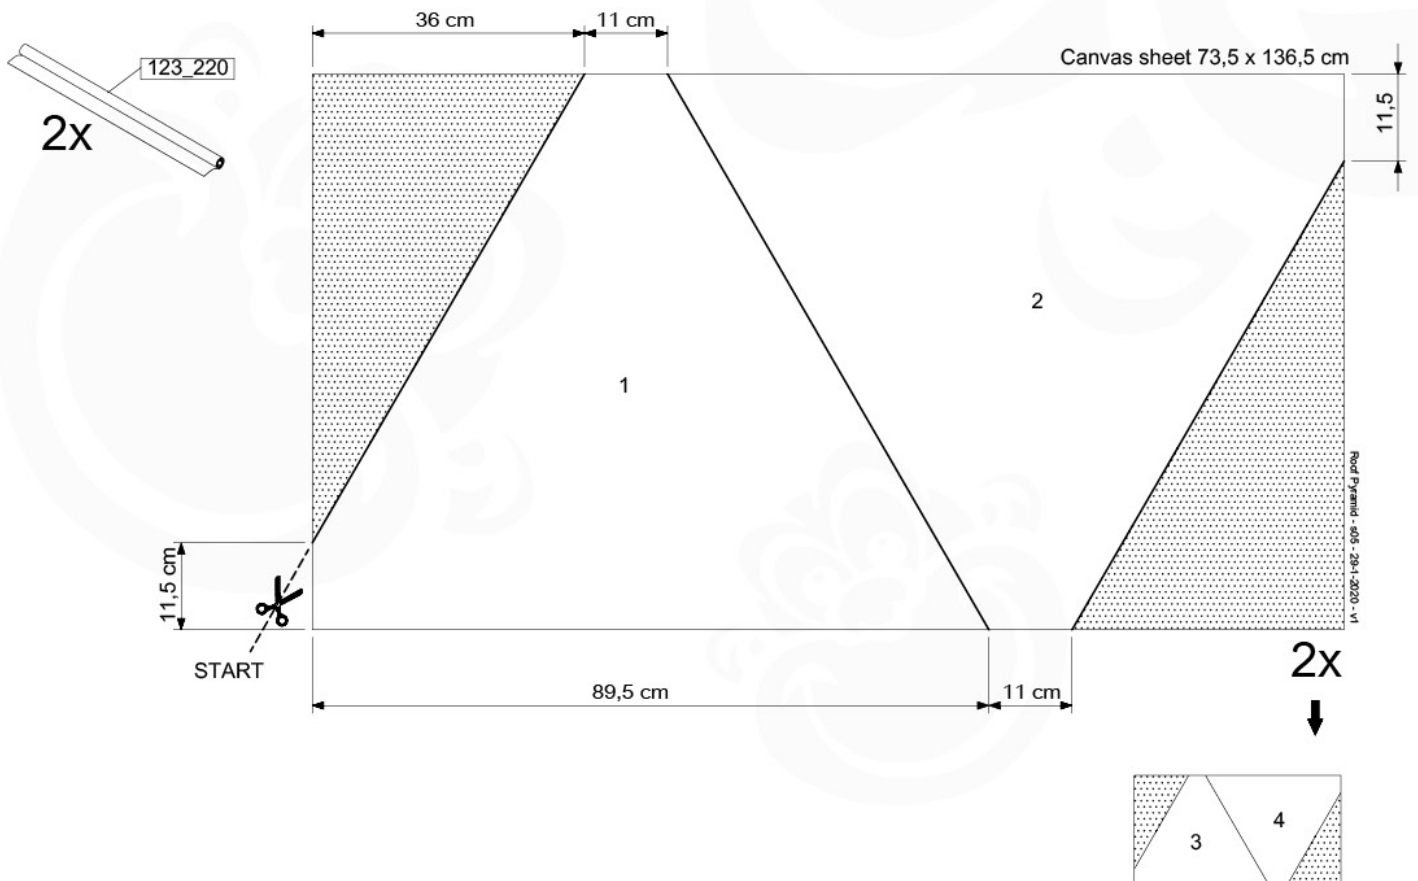

10.4 Roof Pyramid

1

2

3

4

5

6a

6b

7

15 Market

1

W

(600 - 610 mm)

W

(600 - 610 mm)

2a