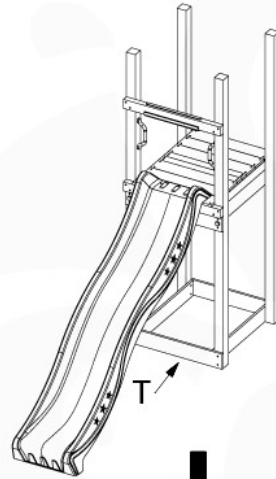

+

20

1-Swing frame / 2-Swing frame
457_101

+

20

1-Climb frame / 2-Climb frame
457_105

20 Ground Anchors

1

Tower Anchors - 001 - 12.12.2019 - v1

2

CONCRETE
40 L / 80 kg

24h

21 Slide set

↓
1-T

↓
1-U

Slide set - 500 - 12/12/2019 - v0.1

1

Slide set - 501 - 12/12/2019 - v0.1

2

3

min. 26 mm
max. 75 mm

E

22 Accessories

1