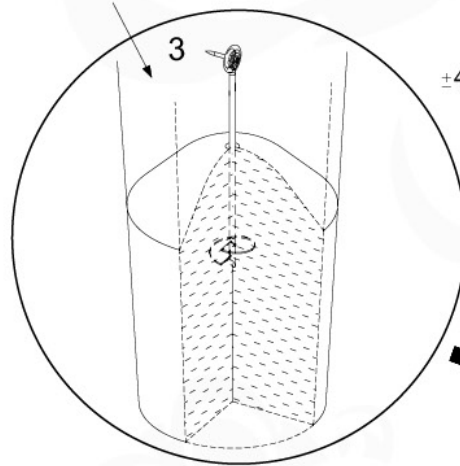

20

+

20

1-Swing frame / 2-Swing frame
457_101

+

20

1-Climb frame / 2-Climb frame
457_105

20 Ground Anchors

1

Tower Anchors - 001 - 12.12.2019 - v1

2

CONCRETE
40 L / 80 kg

24h

21 Slide set

↓
1-T

↓
1-U