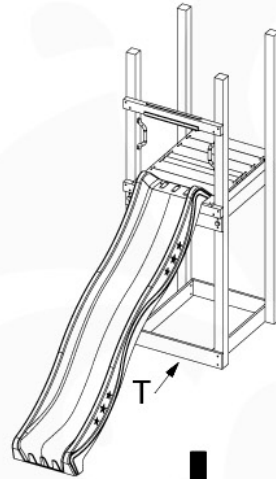

20

+

20

1-Swing frame / 2-Swing frame
457_101

+

20

1-Climb frame / 2-Climb frame
457_105

20 Ground Anchors

1

Tower Anchors - 001 - 12.12.2019 - v1

2

CONCRETE
40 L / 80 kg

24h

21 Slide set

↓
1-T

↓
1-U