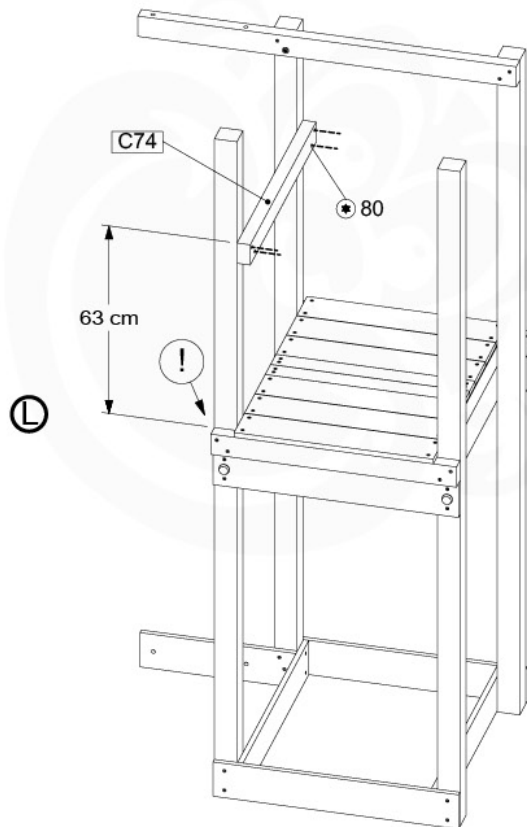

2-L

2-R

Rope Ladder - e02 - 24-12-2019 - v0.1

3-L

3-R

Rope Ladder - e03 - 24-12-2019 - v0.1