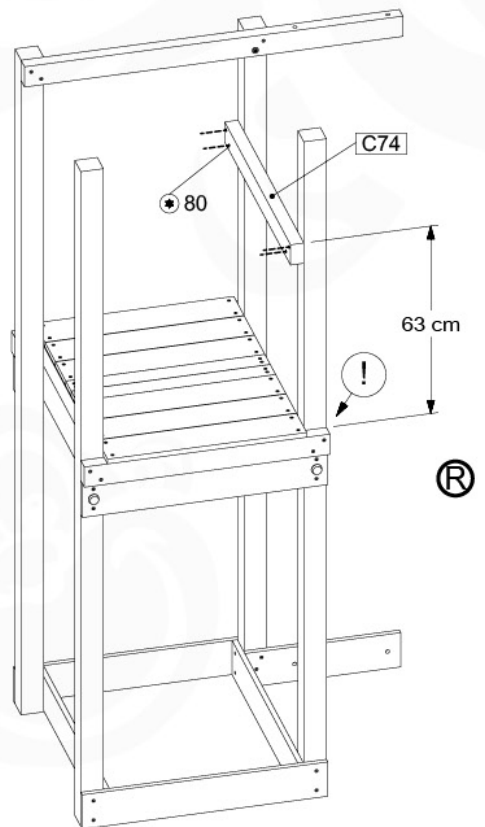

2-L

2-R

Rope Ladder - e02 - 24-12-2019 - v0.1

3-L

3-R

Rope Ladder - e03 - 24-12-2019 - v0.1