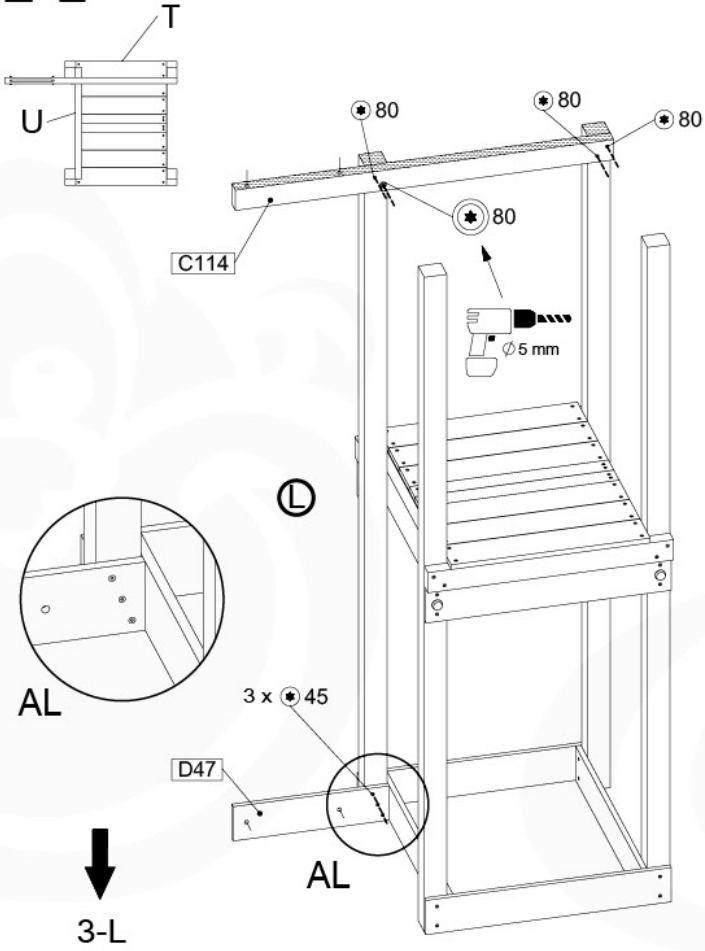

2-L

2-R

Rope Ladder - e02 - 24-12-2019 - v0.1

3-L

3-R

Rope Ladder - e03 - 24-12-2019 - v0.1