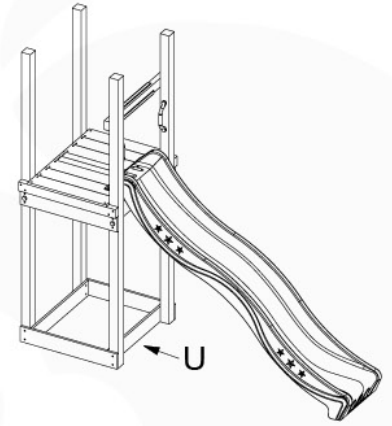

20

+

20

1-Swing frame / 2-Swing frame
457_101

+

20

1-Climb frame / 2-Climb frame
457_105

20 Ground Anchors

1

Tower Anchors - 001 - 12.12.2019 - v1

2

CONCRETE
40 L / 80 kg

24h

21 Slide set

↓
1-T

↓
1-U