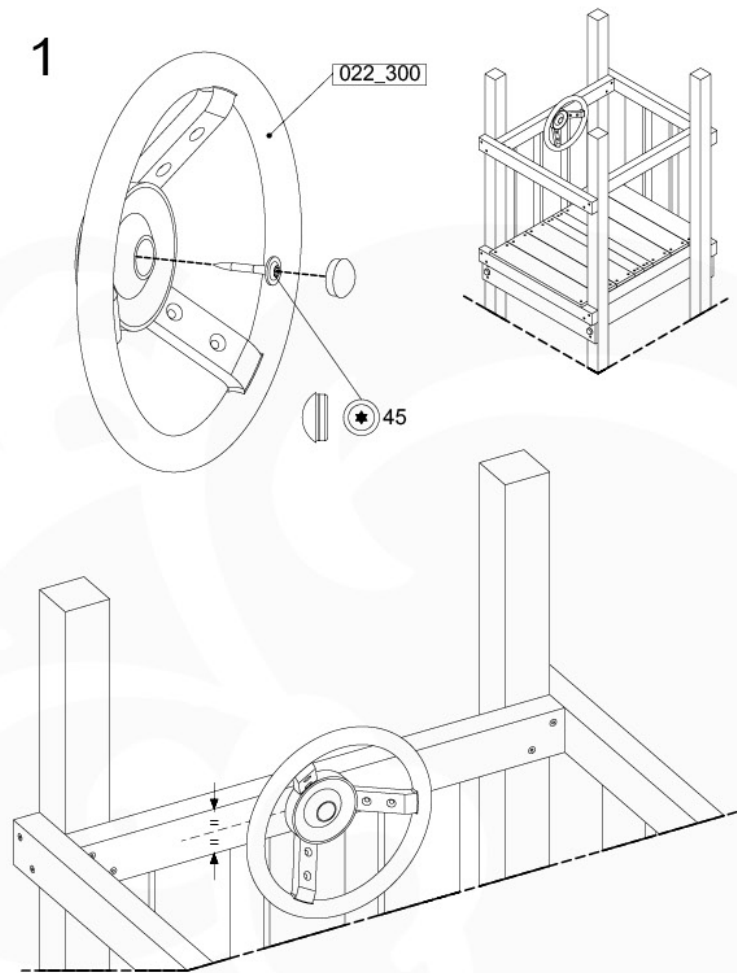

1

Tower Anchors - 001 - 12.12.2019 - v1

2

CONCRETE
40 L / 80 kg

24h

21 Slide set

↓
1-T

↓
1-U

Slide set - 500 - 12x12-2019 - v0.1

1

Slide set - 501 - 12x12-2019 - v0.1

2

3

22 Accessories

1

Accessory set - 301 - 21-11-2019 - v0