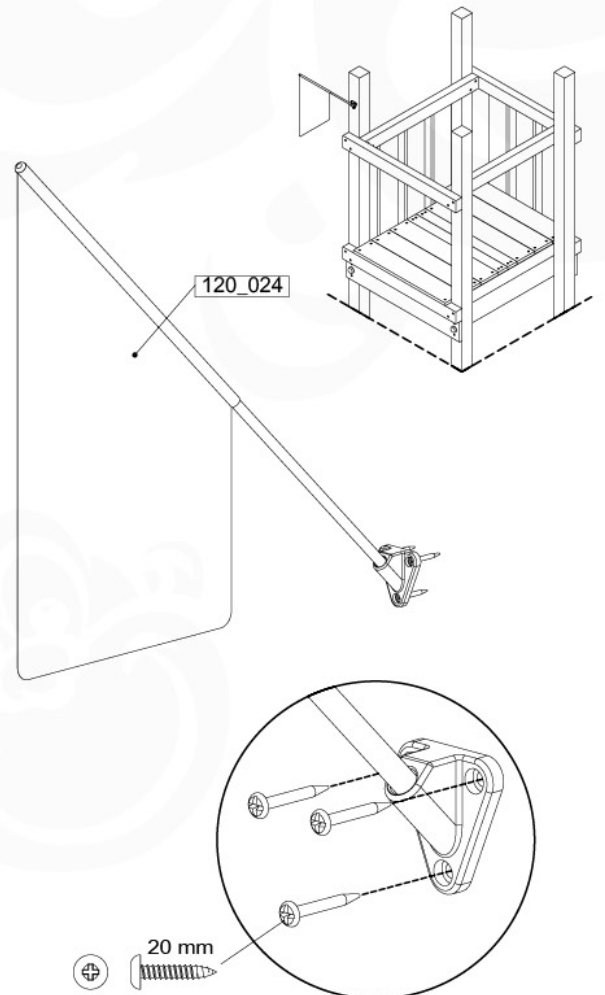

22 Accessories

1

Accessory set - 301 - 21-11-2019 - v0

2

3

Accessory set - 302/3 - 21-11-2019 - v0