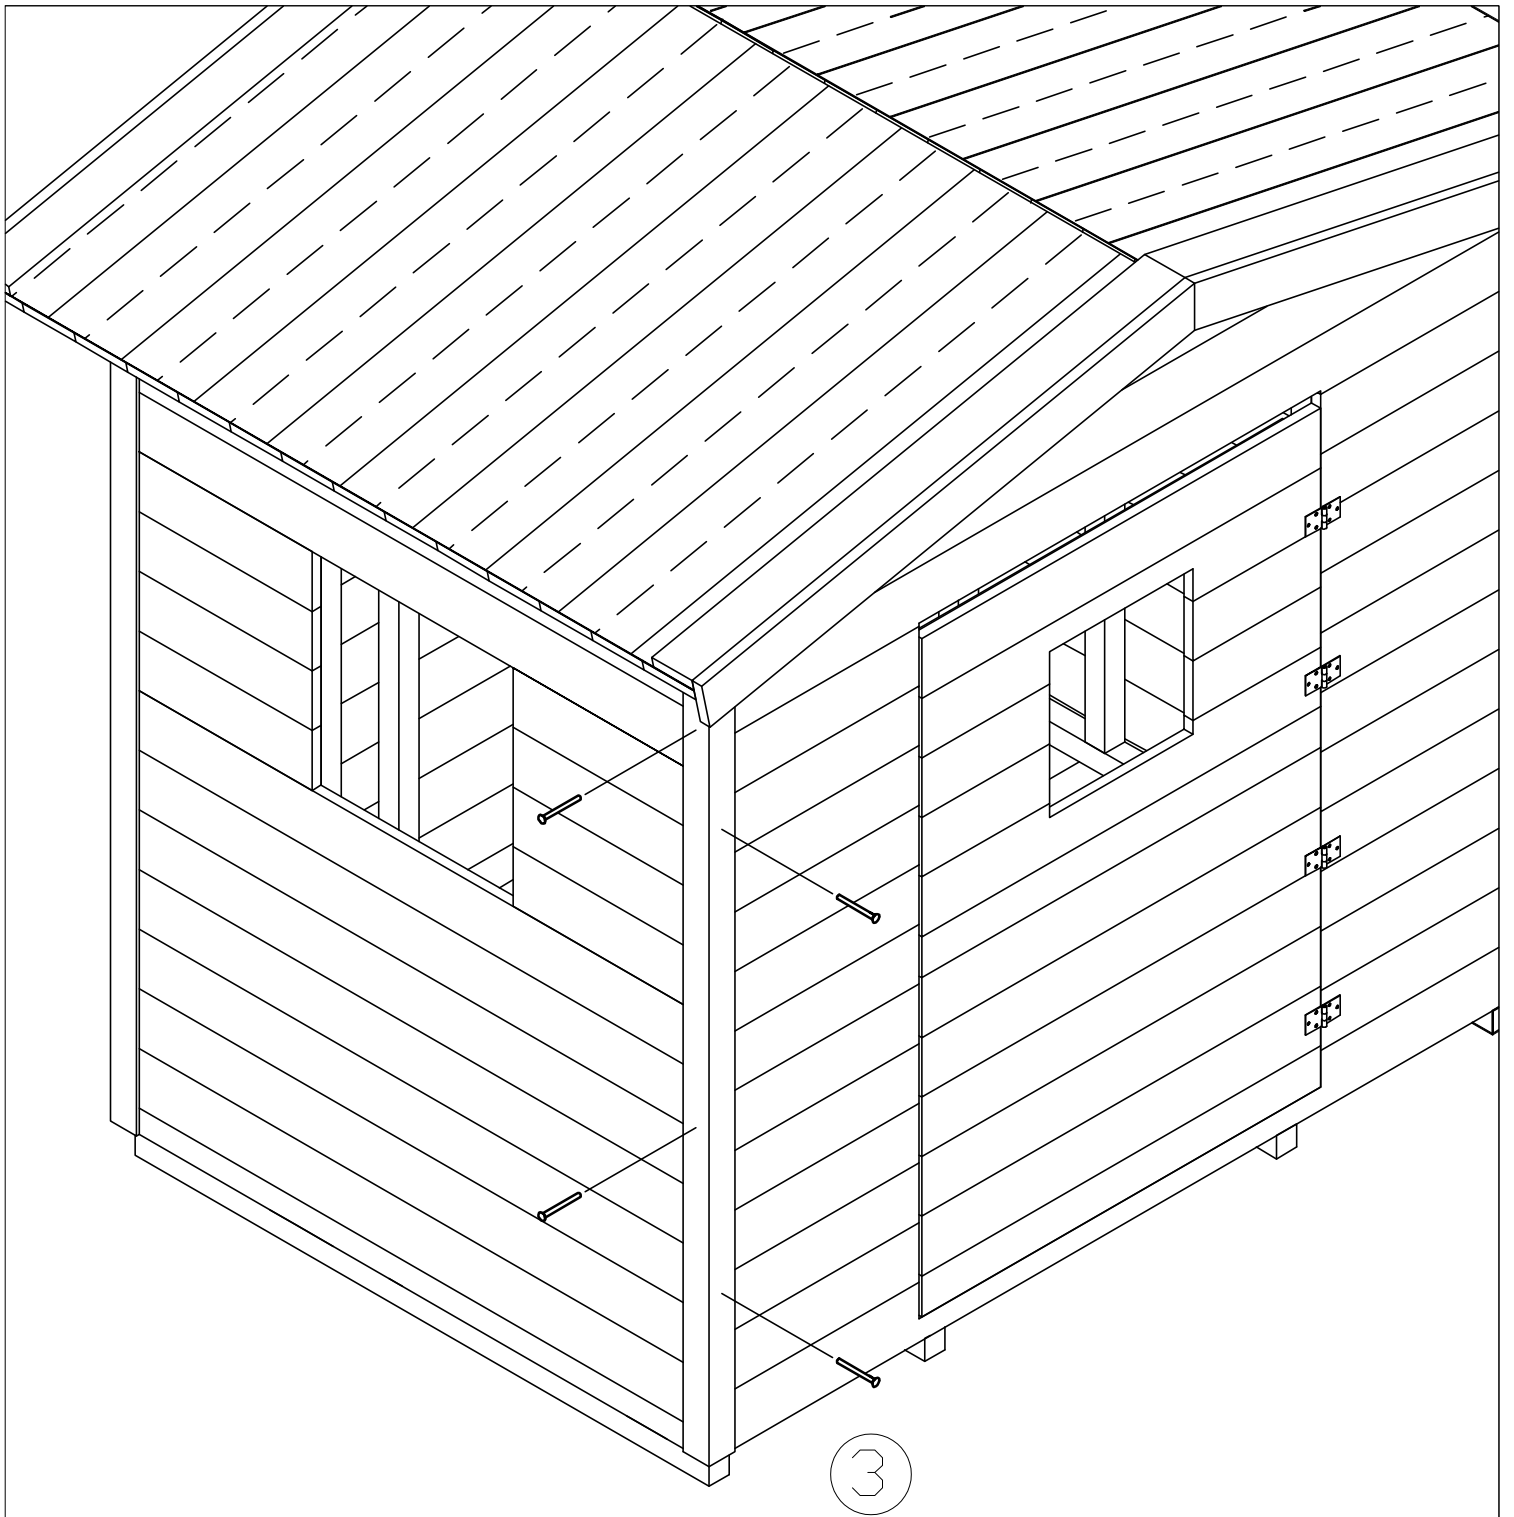

Article:
Playhouse Pipi - Assemblage

Page:
9/15

Article nr:
40.0100