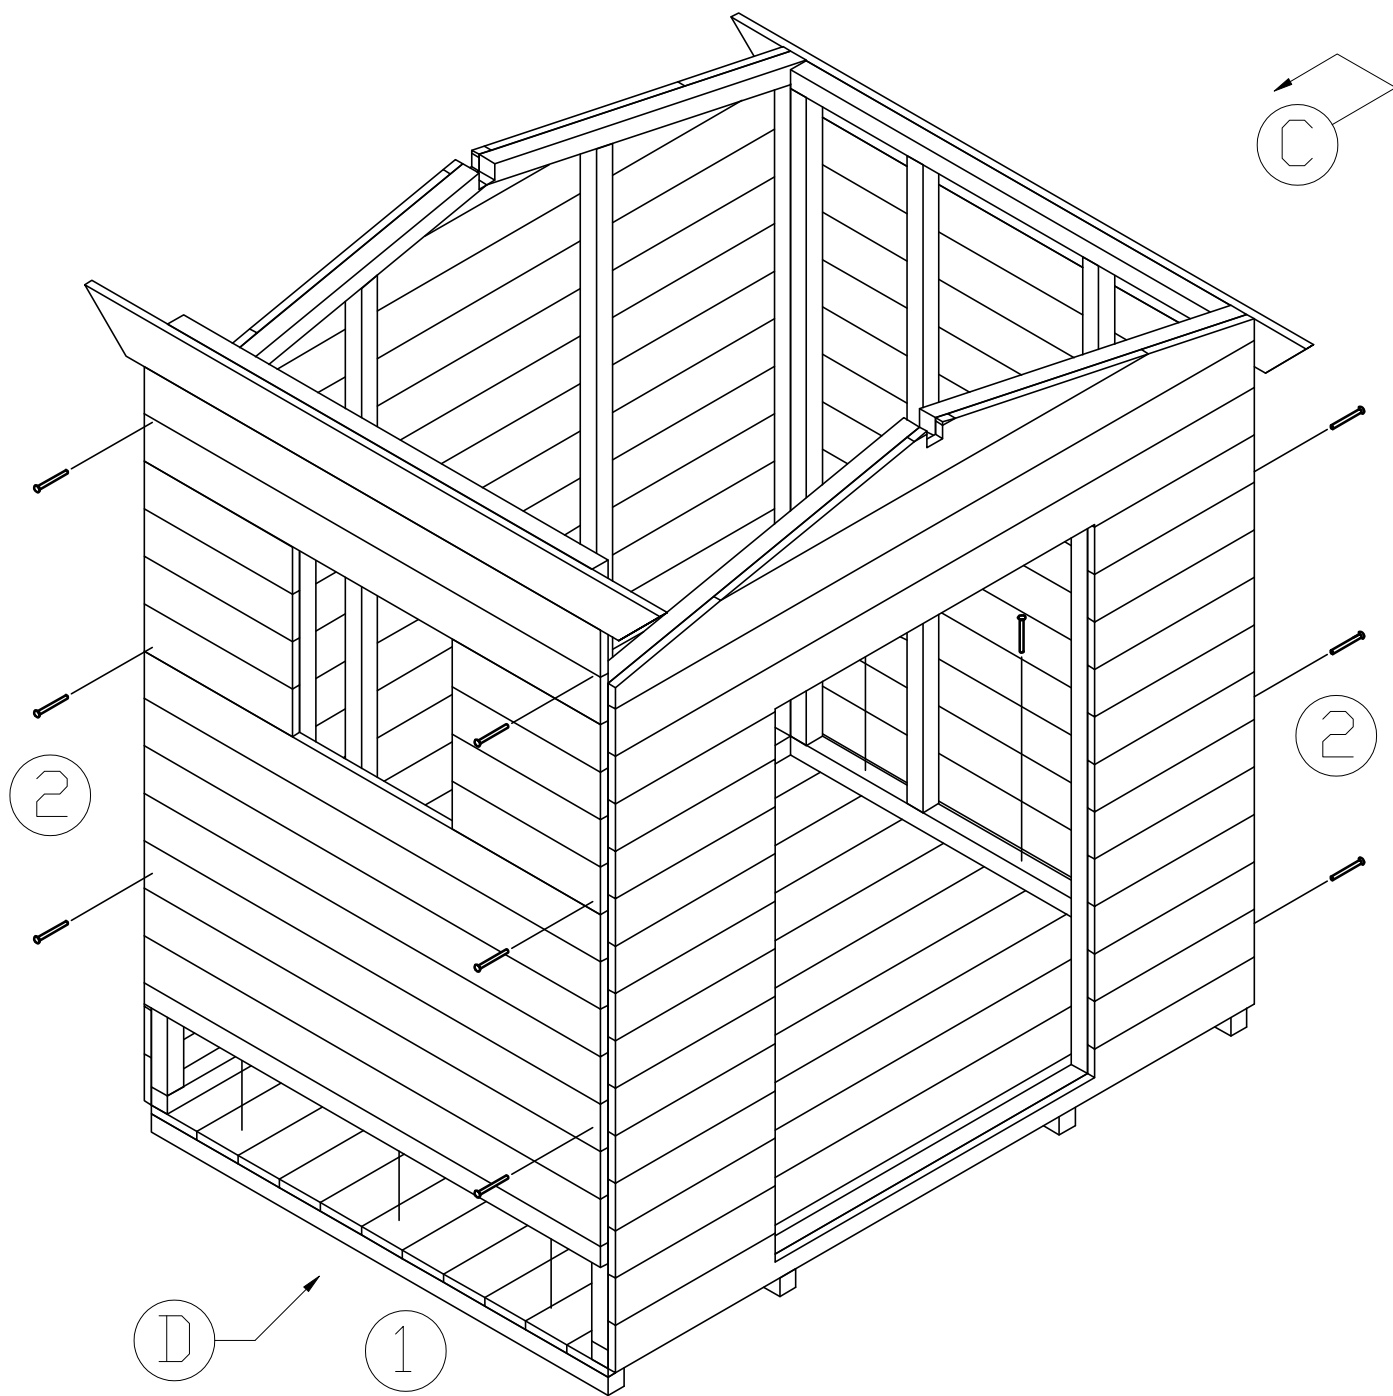

Article:
Playhouse Pipi - Assemblage

Page:
4/15

Article nr:
40.0100