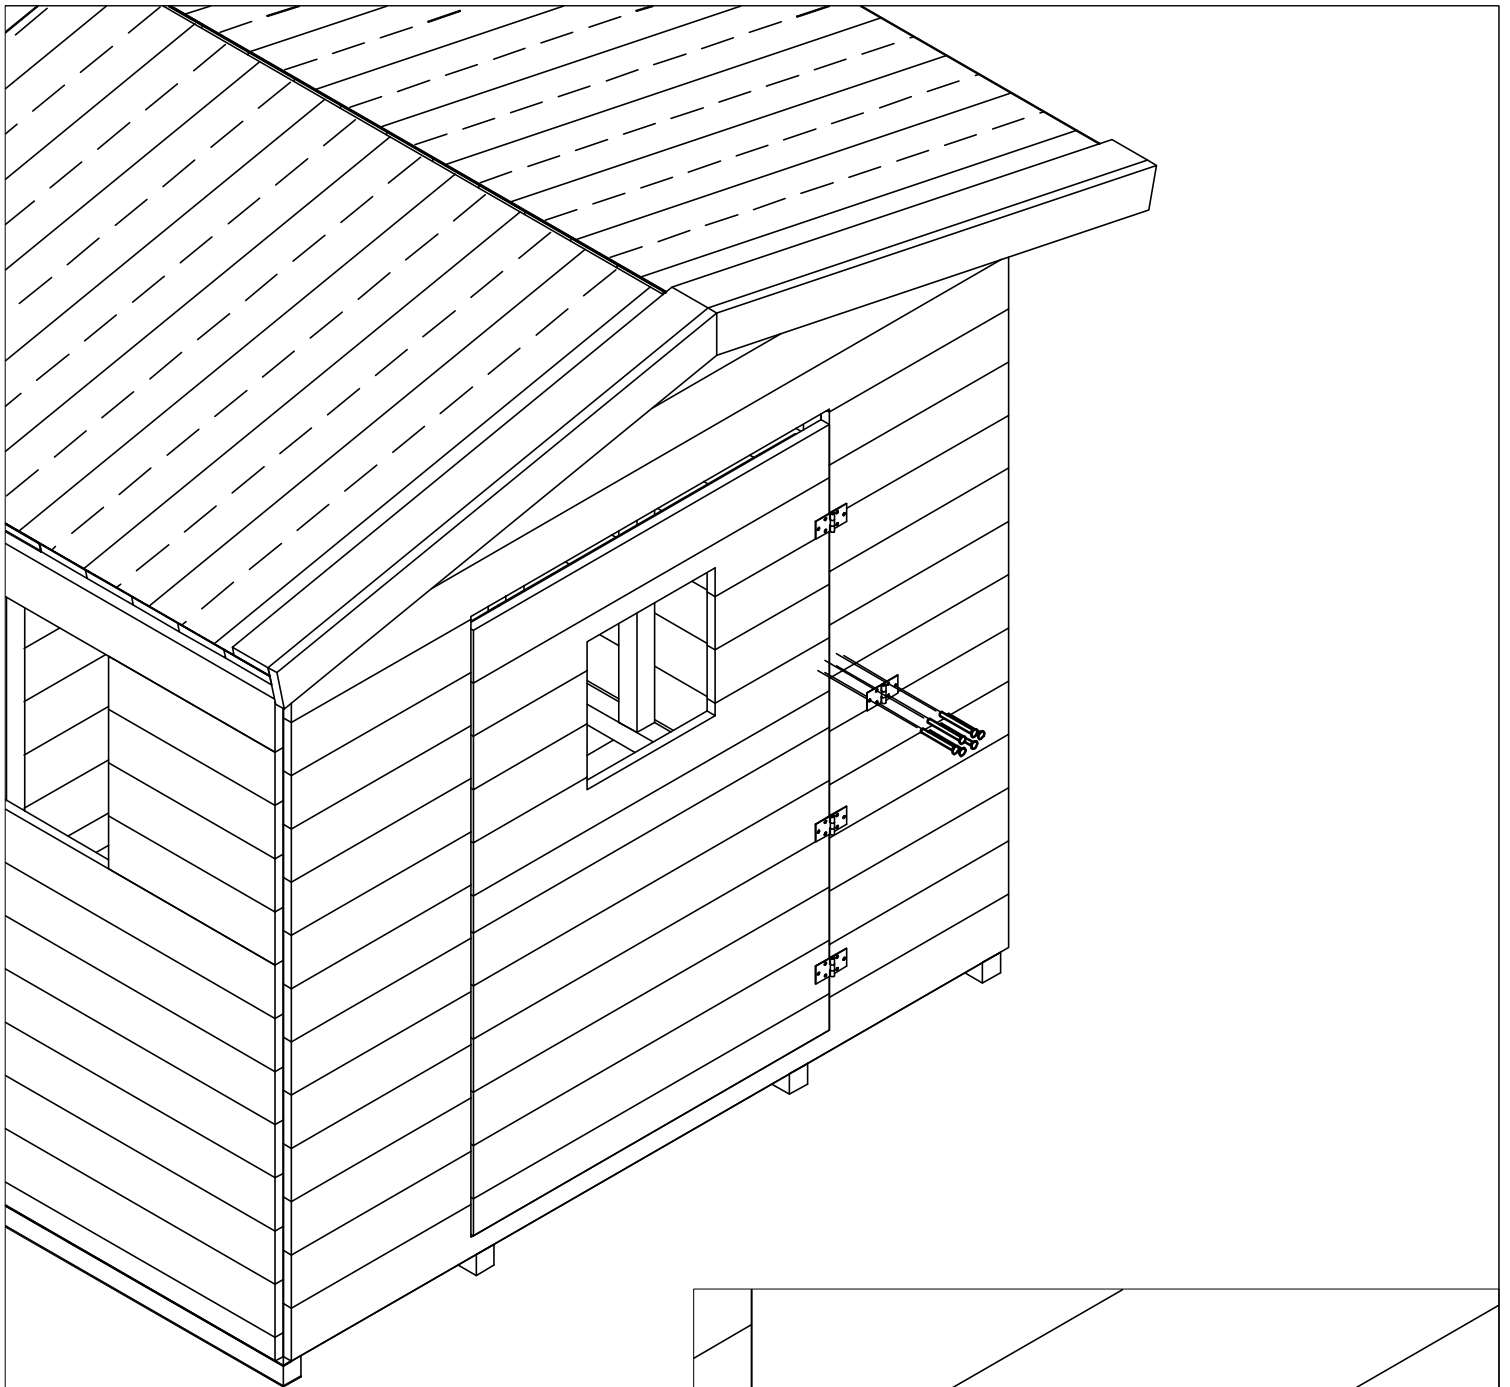

Article:
Playhouse Pipi - Assemblage

Page:
8/15

Article nr:
40.0100