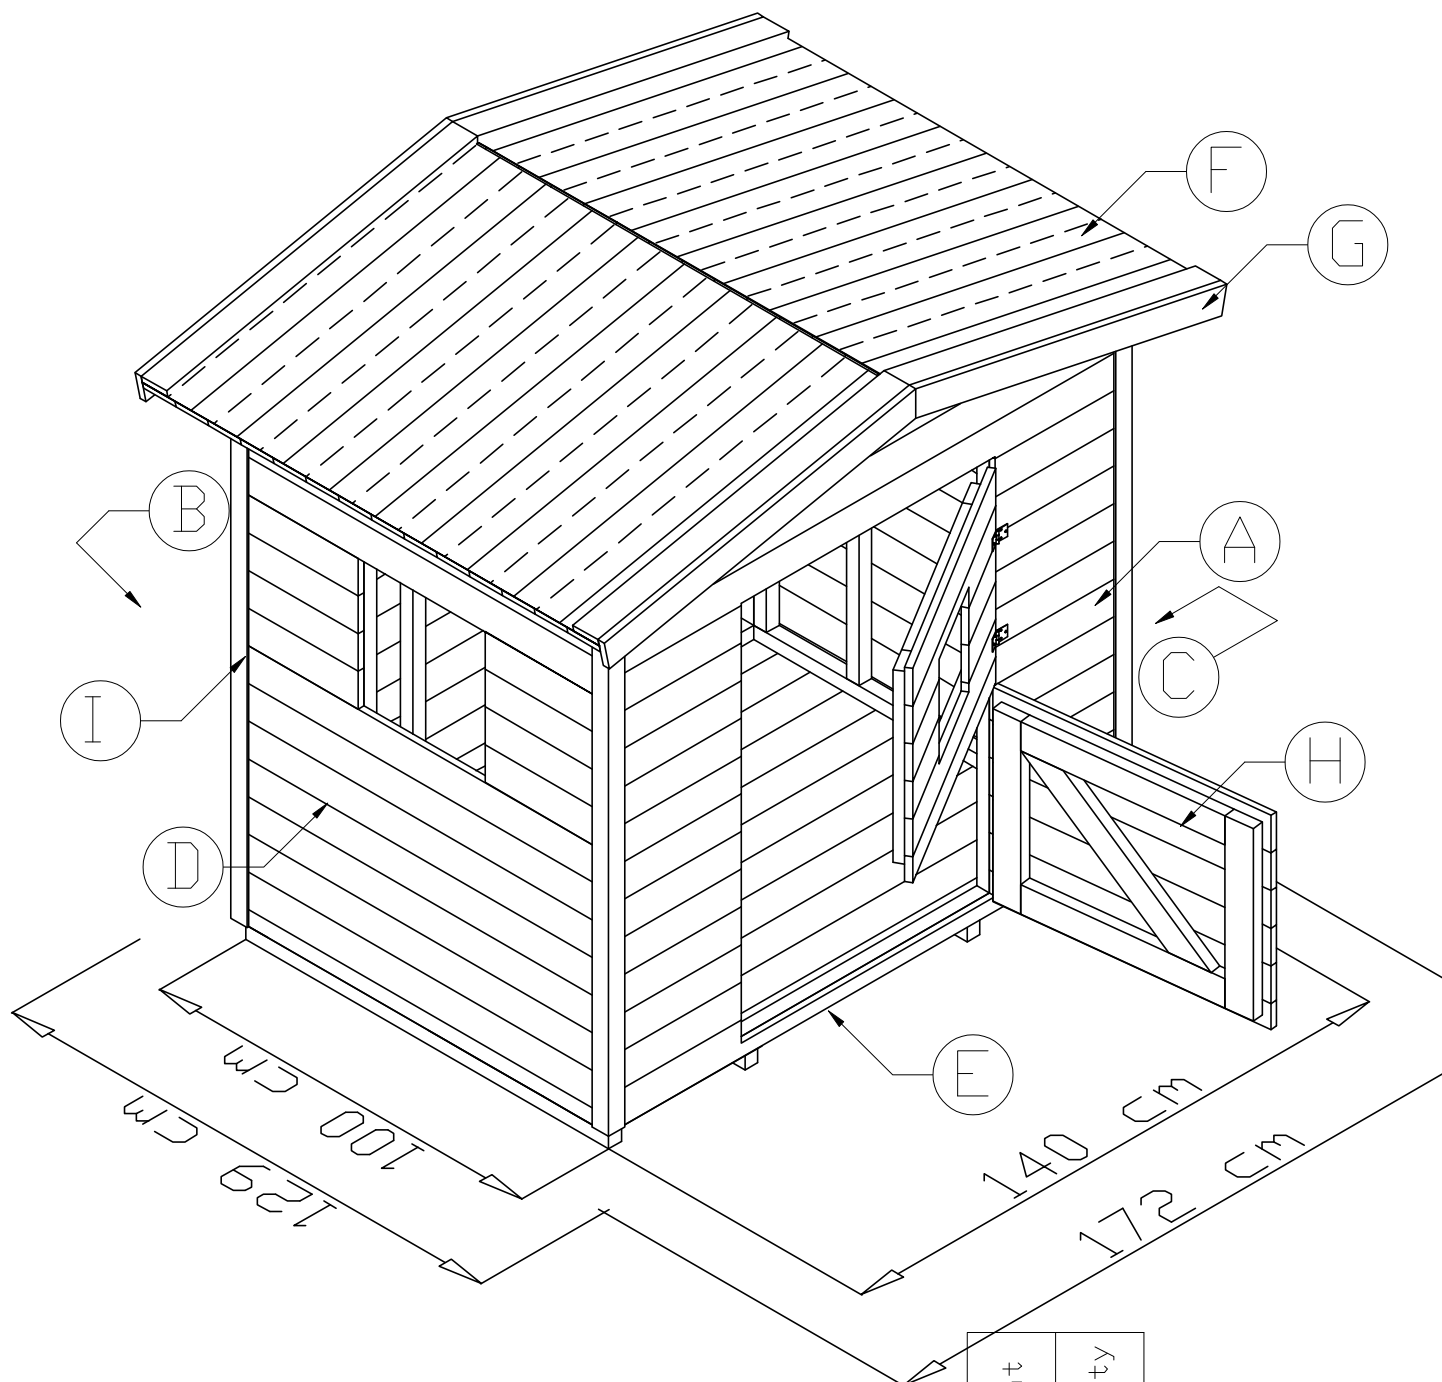

Playhouse Pipi

Element	Quantity	Measure [mm]
		A
B	1	1400 × 1446 × 51
C	1	1260 × 1300 × 51
D	1	1260 × 1300 × 51
E	1	1000 × 1400 × 51
F	28	16 × 90 × 870
G	8	17 × 70 × 870
H	2	695 × 512 × 44
I	4	5 × 45 × 1200

Assembling parts		
#	Element	Q.
1	Wood screw $\varnothing 4 \times 70$	12
2	Wood screw $\varnothing 4 \times 40$	70
3	Wood screw $\varnothing 3 \times 30$	52
4	Hinge	4

Article:

Playhouse Pipi

Page:

2/15

Article nr: