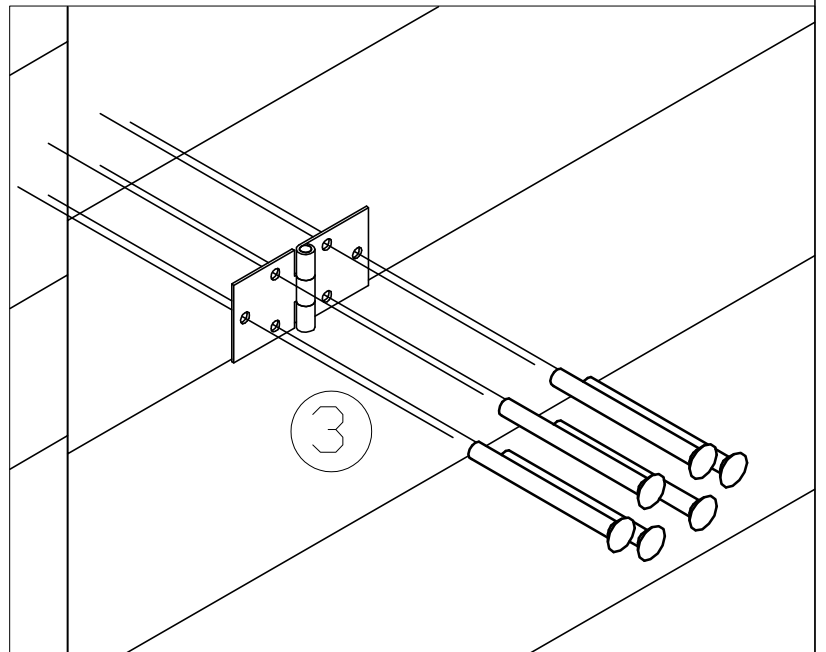

Article:
Playhouse Pipi - Assemblage

Page:
8/15

Article nr:
40.0100