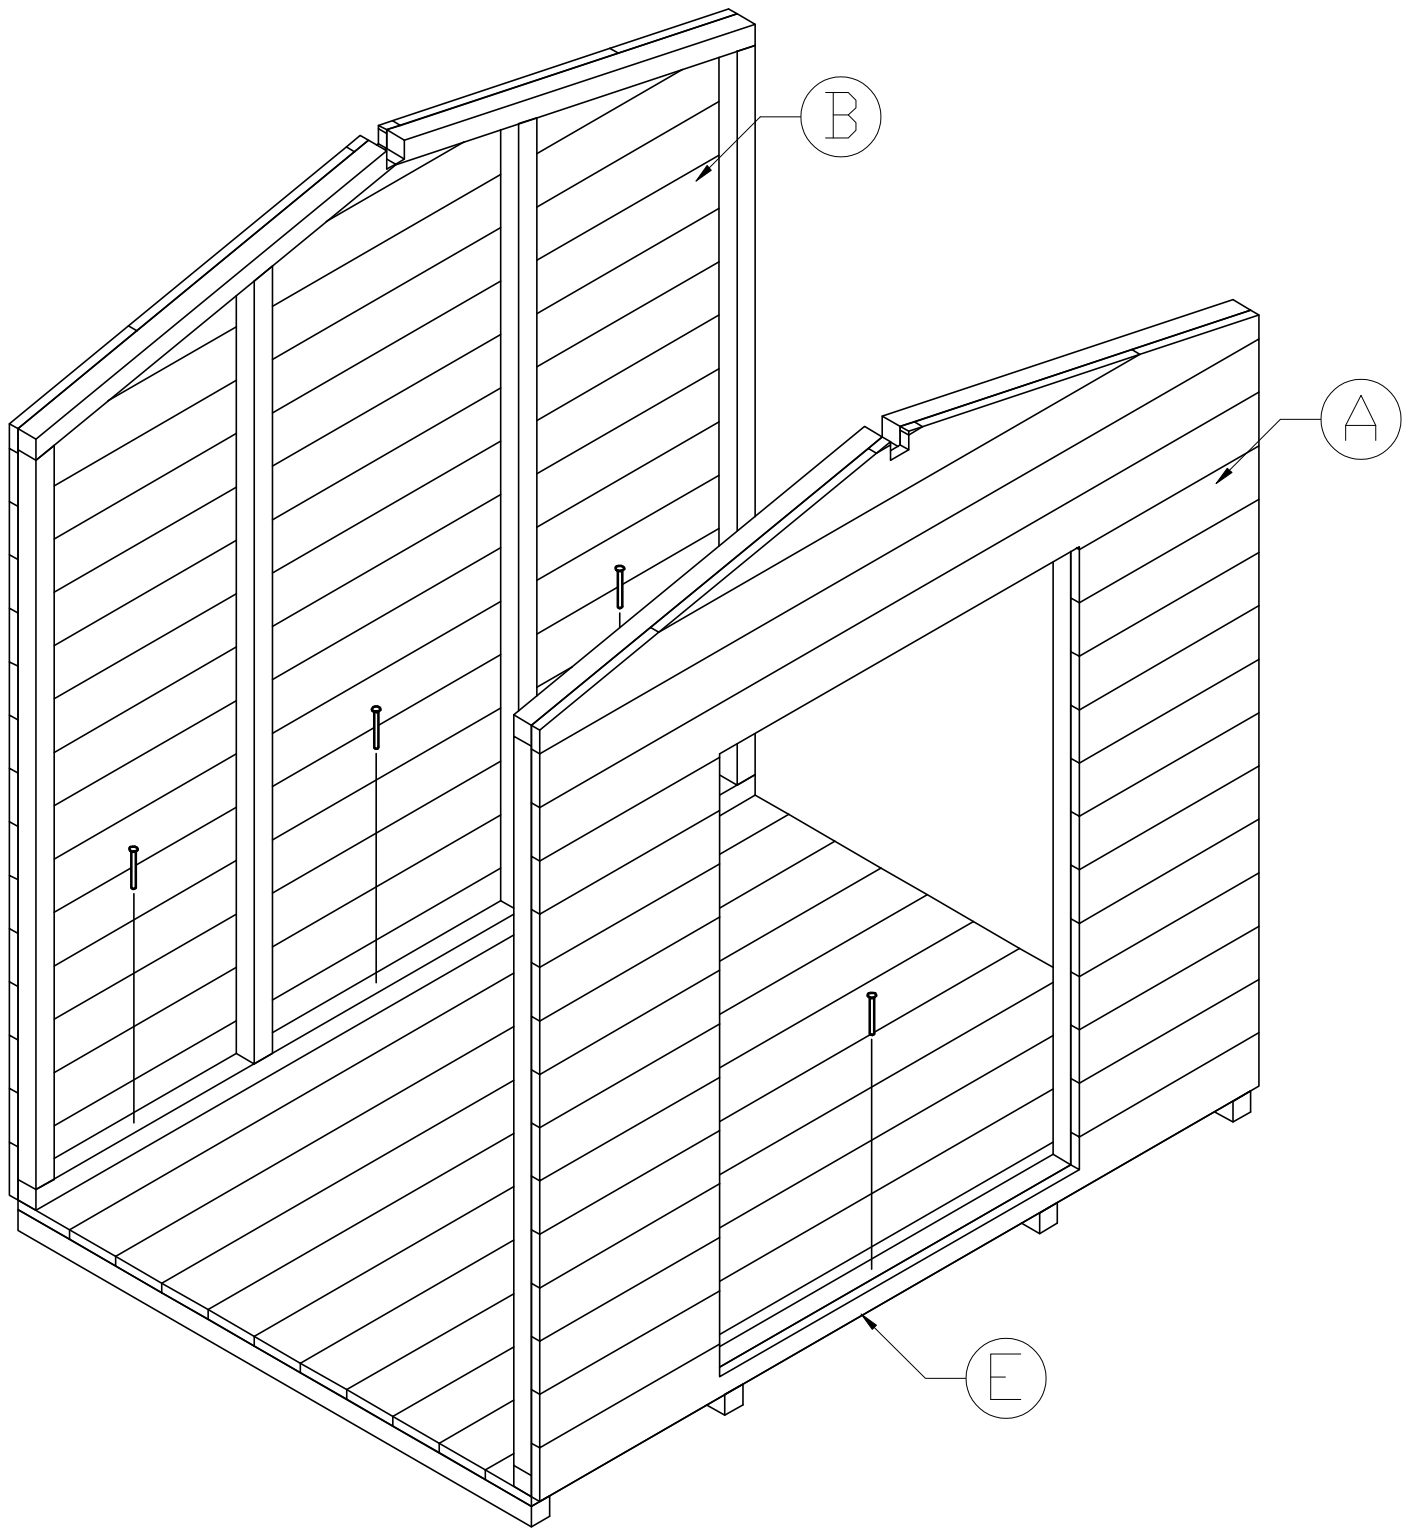

All screws on
this step: ①