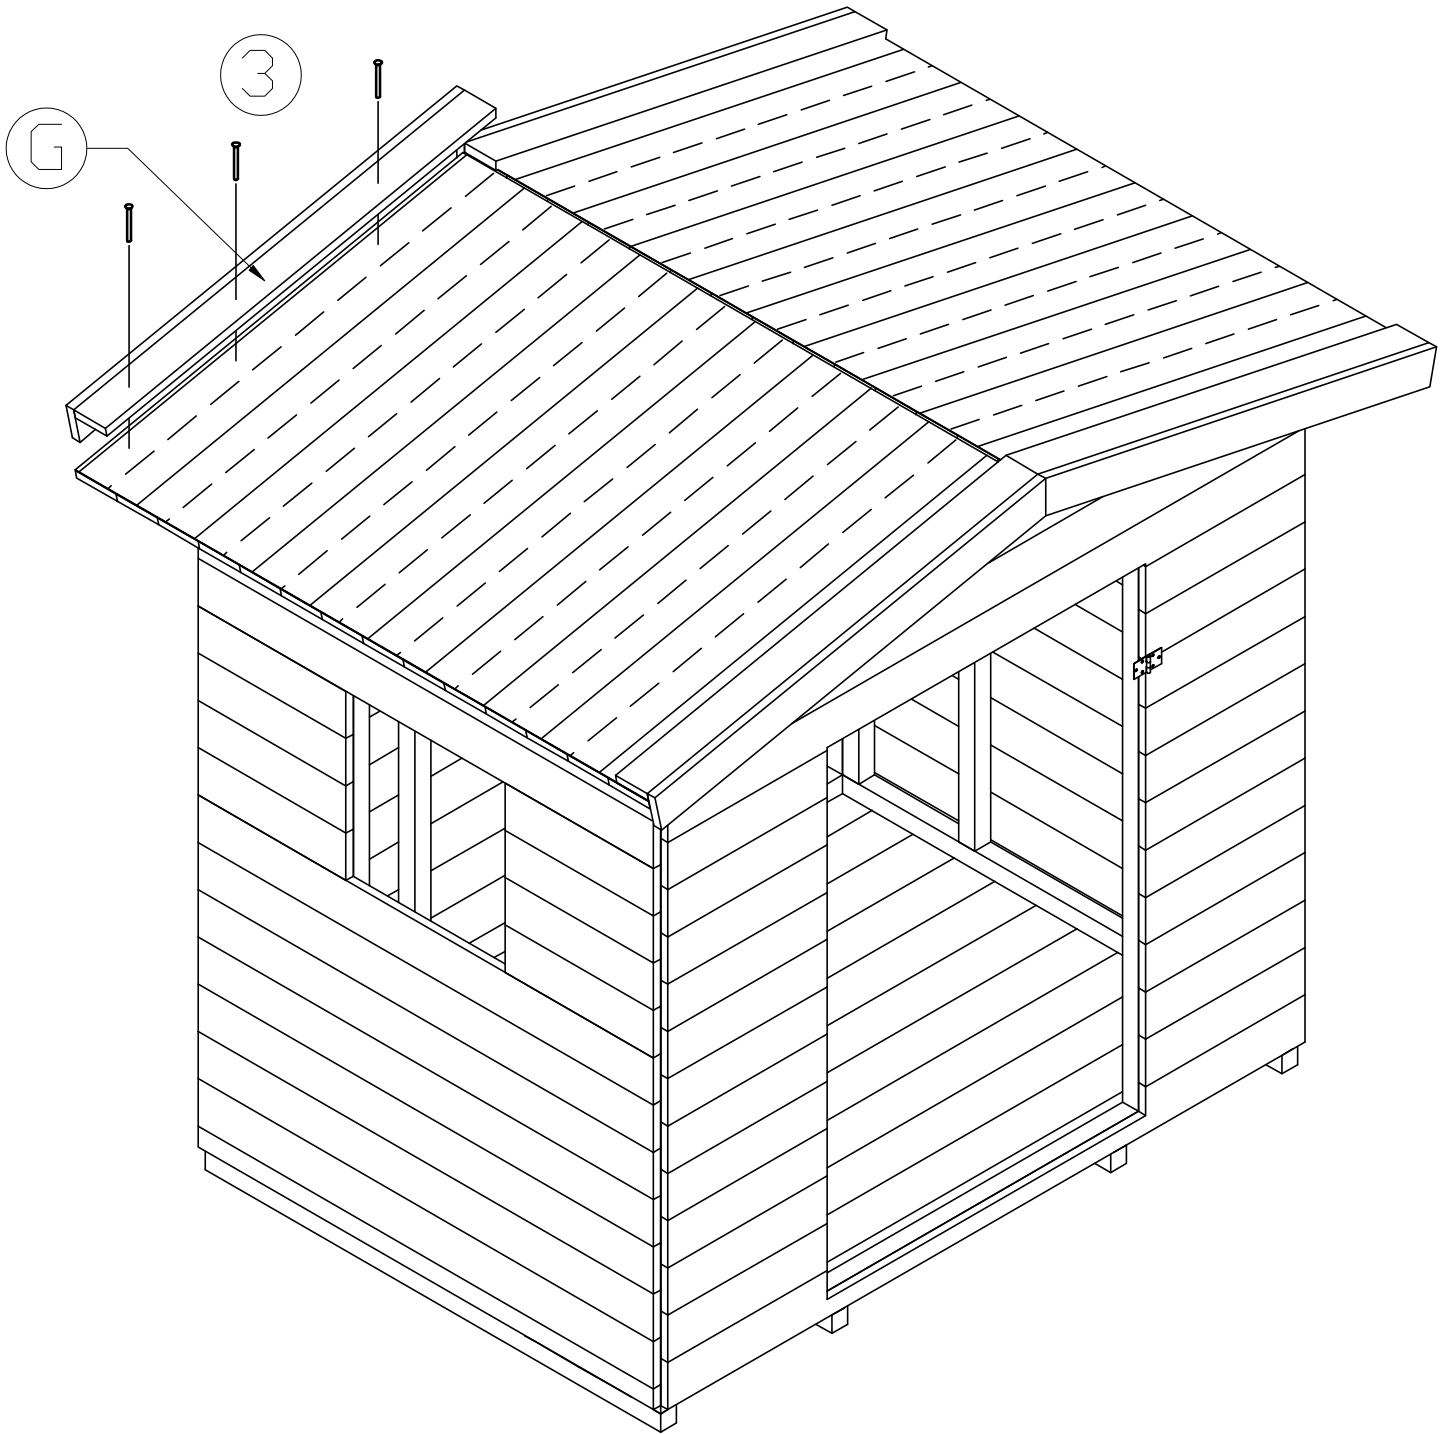

Article:
Playhouse Pipi - Assemblage

Page:
7/15

Article nr:
40.0100