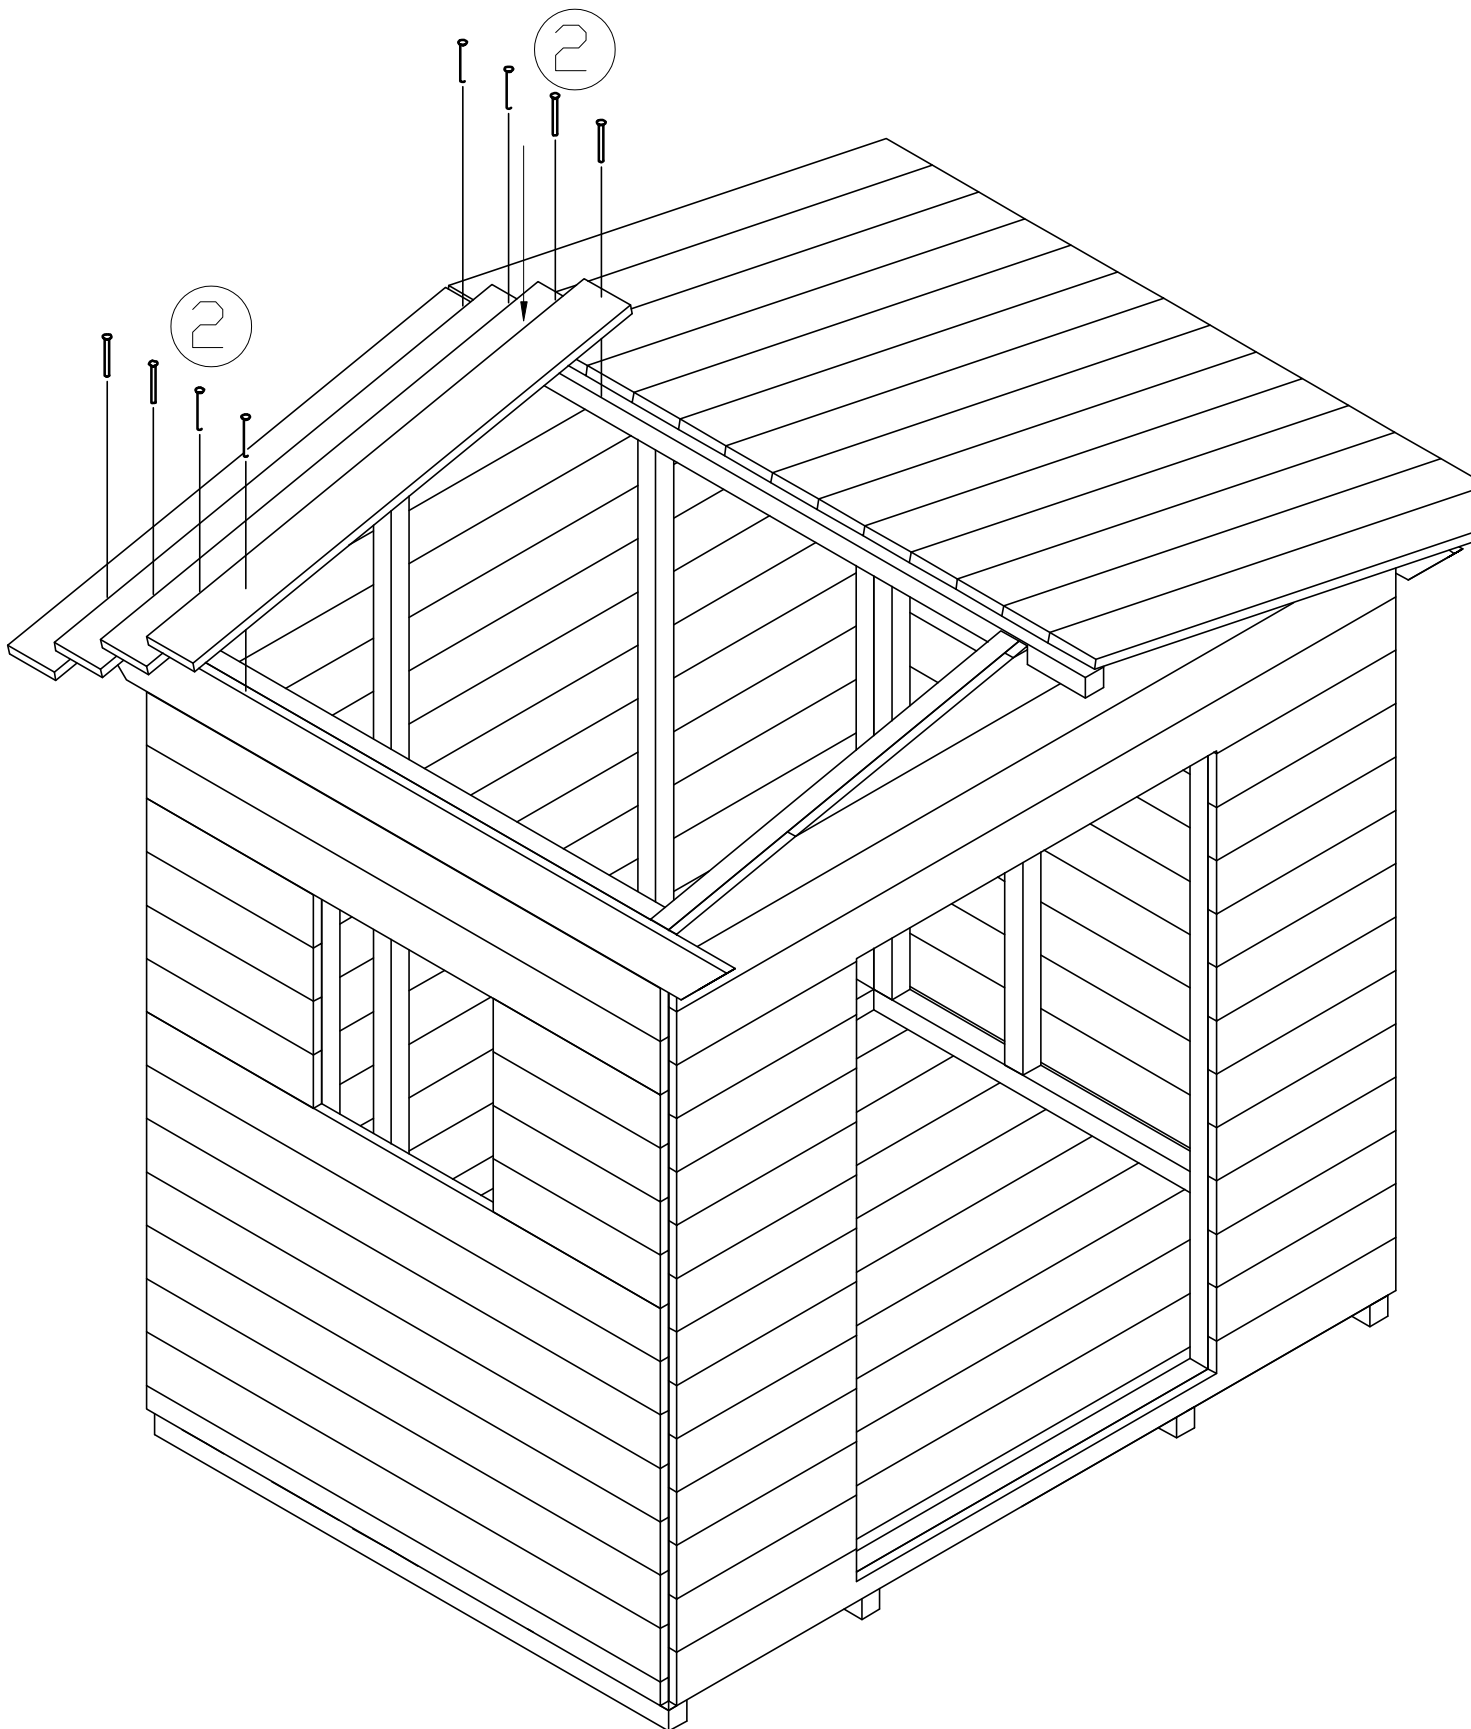

40.0100

All screws on
this step: ①

Article:
Playhouse Pipi - Assemblage

Page:
4/15

Article nr:
40.0100

Article:
Playhouse Pipi - Assemblage

Page:
5/15

Article nr:
40.0100